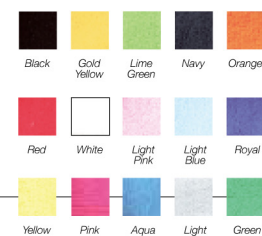

MB042 Pandebånd

Frotté-pandebånd, 80% bomuld/ 20% elastan.

Størrelse: 5,5 cm

Farver: Black, Gold-Yellow, Lime-Green, Navy, Orange, Red, White, Light Pink, Light Blue, Royal, Yellow, Pink, Aqua, Light Grey, Green

Best. nr.: MB042

Vejl. pris ekskl. moms **kr. 12,00**