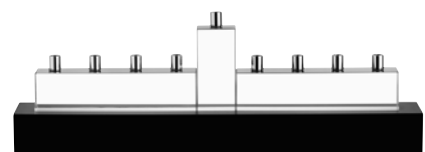

MENORAH

Design Martti Rytönen • 2012

65018/61

Candleholder • Ljustake
H 121 mm, W 400 mm