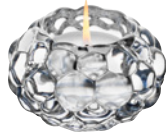

64757/12
Bowl • Skål
H 75 mm Ø 190 mm
64757/72**
Campaign Box

64757/13
Bowl • Skål
H 100 mm Ø 205 mm
64757/73**
Campaign Box

64757/62*
Votive • Ljuslykta
H 69 mm Ø 110 mm
64757/70*
Campaign Box

64757/61*
Votive mini • Ljuslykta
H 55 mm Ø 92 mm
64757/75*
Campaign Box