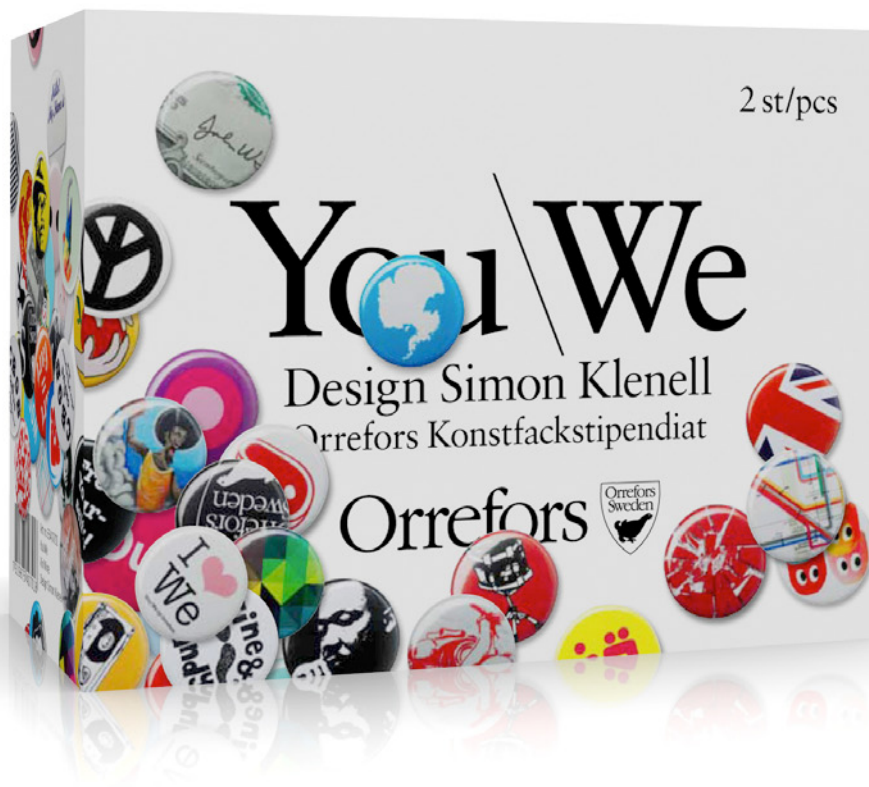

65407/02
Beer • Öl 30 cl, 2-p
H 152 mm Ø 93 mm

Special Giftbox / Specialförpackning

LIMITED EDITION

LIMITED EDITION ART

Art is a greatly appreciated gift. Glass is art. That's why Orrefors has a special collection of art glass produced in limited editions, ranging from bowls to sculptures. The collection includes creations by internationally renowned designers such as Erika Lagerbielke, Ingegerd Råman, Martti Rytönen and many others. For more details, visit ofkb.com