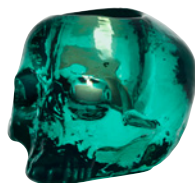

Skull

Still Life

Design Ludvig Löfgren • 2008

*= Masterpack of 6 units/Förpackningsenhet 6 st

70 61110*
SKULL
VOTIVE • LJUSLYKTA
H 85 mm Ø 115 mm
Red • Röd

70 61111*
SKULL
VOTIVE • LJUSLYKTA
H 85 mm Ø 115 mm
Green • Grön