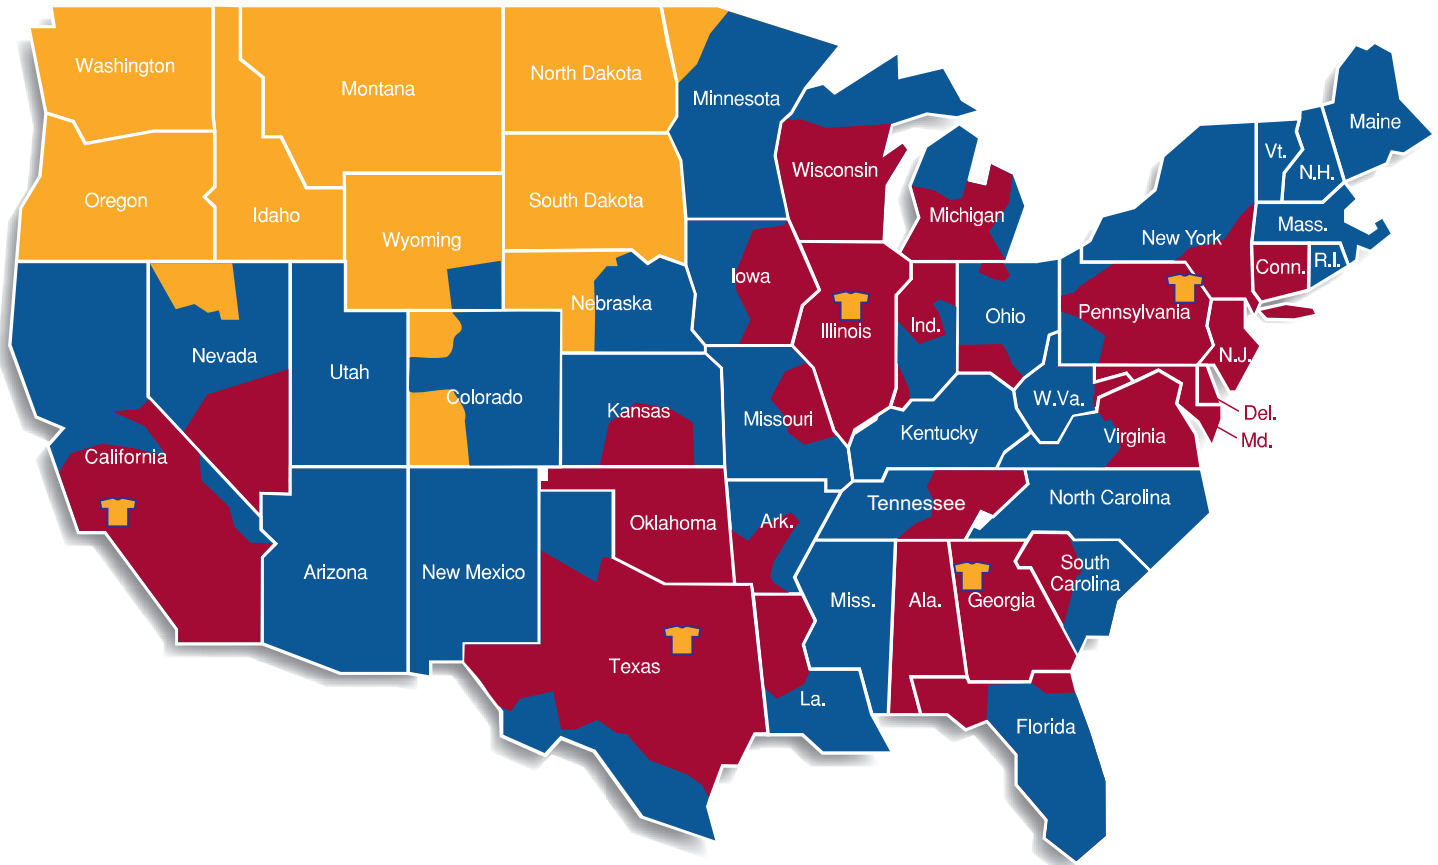

							
695 Black PMS 412C	026 Navy PMS 532C	017 Dark Chocolate PMS 439C	073 Hunter Green PMS 560C	2023 Burgundy PMS 209C	2289 Harbor Blue PMS 7546C	2290 Cardinal PMS 201C	1076 Slate PMS 5415C
							
1066 Coffee PMS 7519C	1285 Texas Orange PMS 7516C	1075 Mustard PMS 1365C	1133 Military Green PMS 418C	076 Safari Green PMS 7504C	094 Sand PMS 7535C	1084 Cream PMS Warm Gray 1C	
							
1287 Purple PMS 269C	1397 Royal PMS 653C	1086 Kelly PMS 3415C	2015 Red PMS 186C	1395 Orange PMS 1585C	1406 Gold PMS 137C	494 Yellow PMS 7404C	1065 Carolina Blue PMS 542C
							
2350 Powder Blue PMS 651C	006 Pink PMS 510C	1088 Banana PMS 1215C	445 Hot Pink PMS 7424C	051 Turquoise PMS 314C	1290 Lime PMS 360C	1355 Safety Green PMS 389C	
							
013 Charcoal PMS Cool Gray 11	005 Athletic Heather	078 Ash	2293 Silver PMS 537C	000 White			
							
177 Charcoal Heather	179 Brown Heather	184 Denim Heather	105 Black Athletic Heather	106 Navy Athletic Heather	554 Dark Chocolate Brown Heather	2529 Black Charcoal Heather	553 Navy Denim Heather

**New colors
for 2012**

1215 Kelly Heather

1101 Navy Heather

1320 Purple Heather

1107 Red Heather

1318 Royal Heather

1317 Turquoise Heather

SHIPPING ZONES

Map Legend	
Red	= 1 DAY
Blue	= 2 DAY
Yellow	= 3 DAY

Most customers get Alstyle products in 1 or 2 business days via standard ground shipping.*

**Please confirm actual days in transit with customer service when placing your order. Contact Alstyle for orders shipping to Hawaii, Alaska or for International locations.*