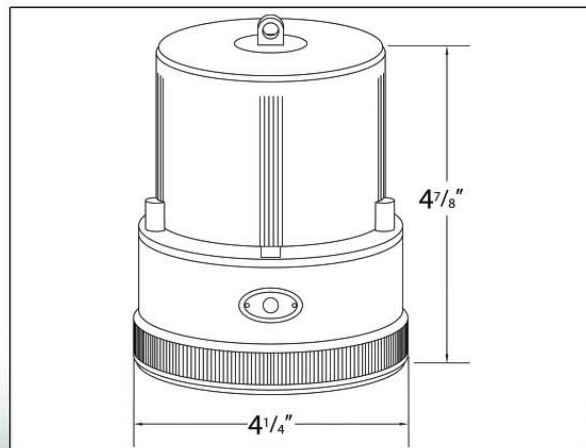

Part Number	Market	Light Source	Operating Voltage	Interchange
77912	Construction/Utility/Agriculture/Emergency	LED	2 x D Cell	NA
77913	Construction/Utility/Agriculture/Emergency	LED	2 x D Cell	NA

Se mere om emnet på vor hjemmeside; www.5610.eu

- <http://www.danskerhvervsbeklaedning.dk/sikkerhed/328/sider/328_1.htm>

Alt i beklædning, fodtøj, rengøringsartikler og sikkerhedsudstyr,
samt reklamegaver og strøartikler med tryk, broderi og gravering, efter opgave.
Skilte, bannere og bilreklamer efter tilbud.

info@danskerhvervsbeklaedning.dk

www.web-butik.info

www.danskerhvervsbeklaedning.dk

Vi kan lide at tro at vort koncept er skræddersyet til at dække Deres behov - skal vi gå efter mere?